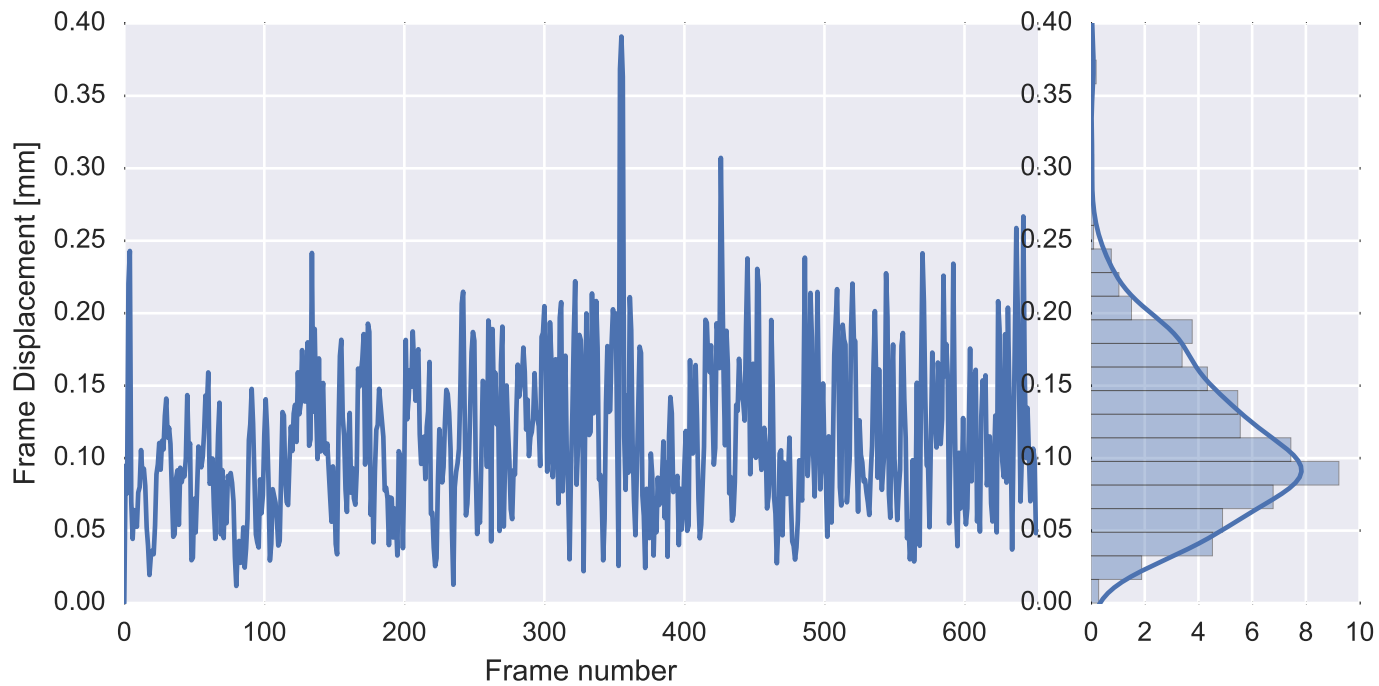

Mean EPI

Brain mask

tSNR

motion

fieldmap correction

coregistration