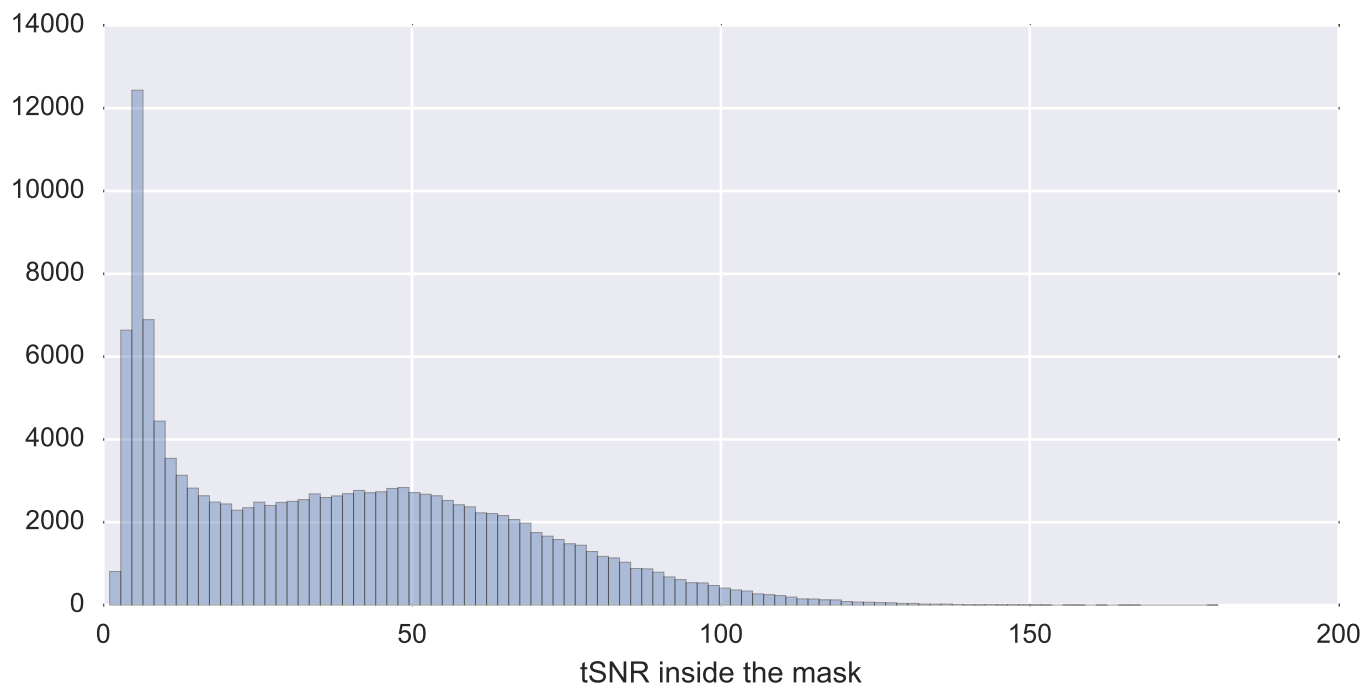

Mean EPI

Brain mask

tSNR

motion

fieldmap correction

coregistration