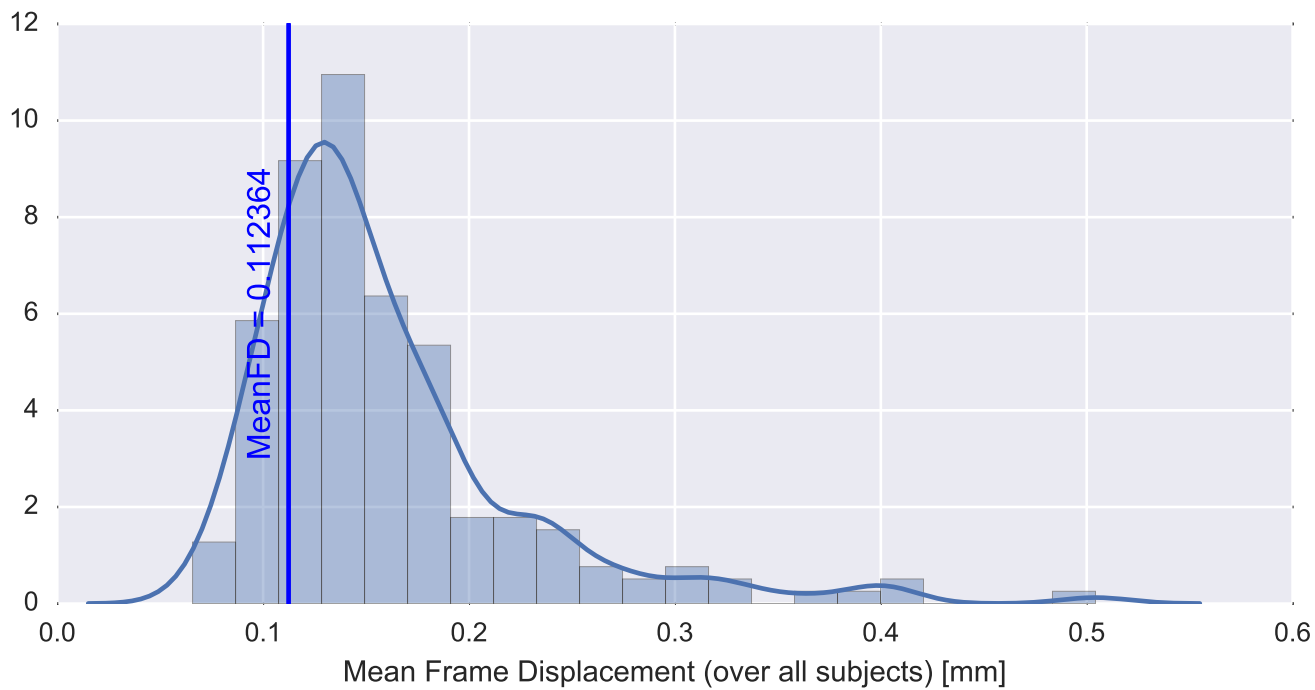

Mean EPI

Brain mask

tSNR

motion

fieldmap correction

coregistration