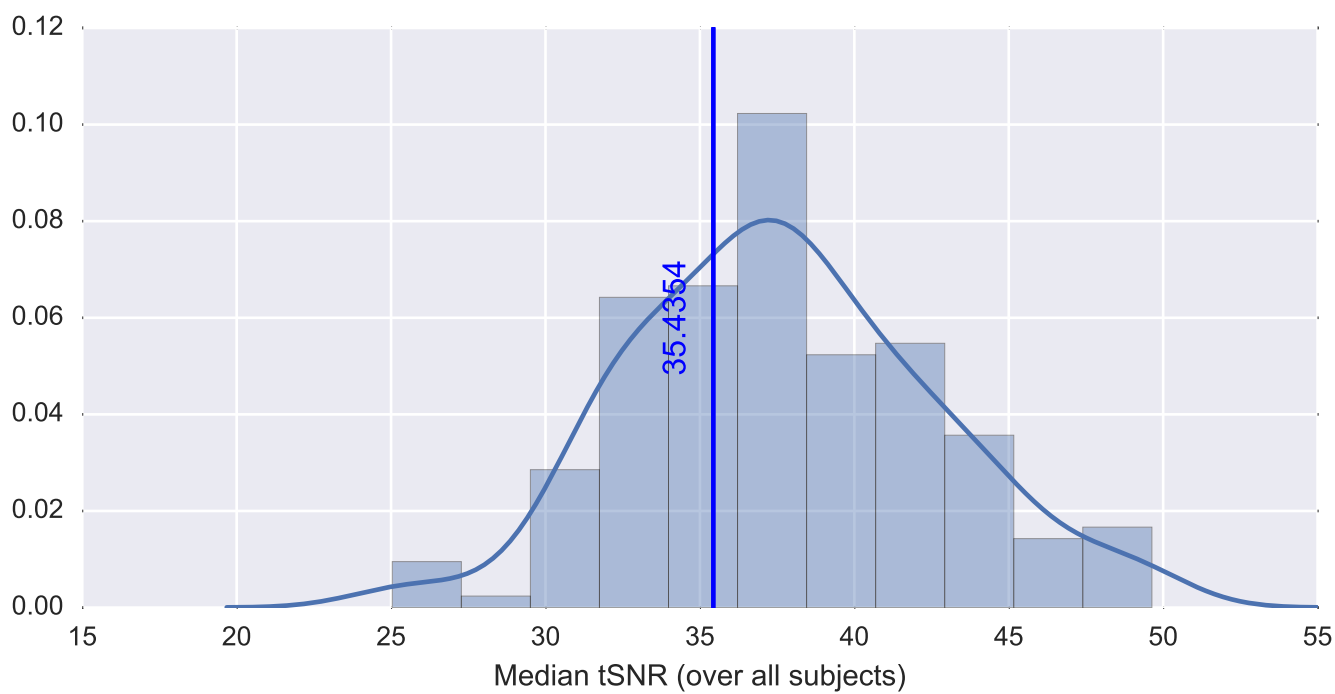

Mean EPI

Brain mask

tSNR

motion

fieldmap correction

coregistration