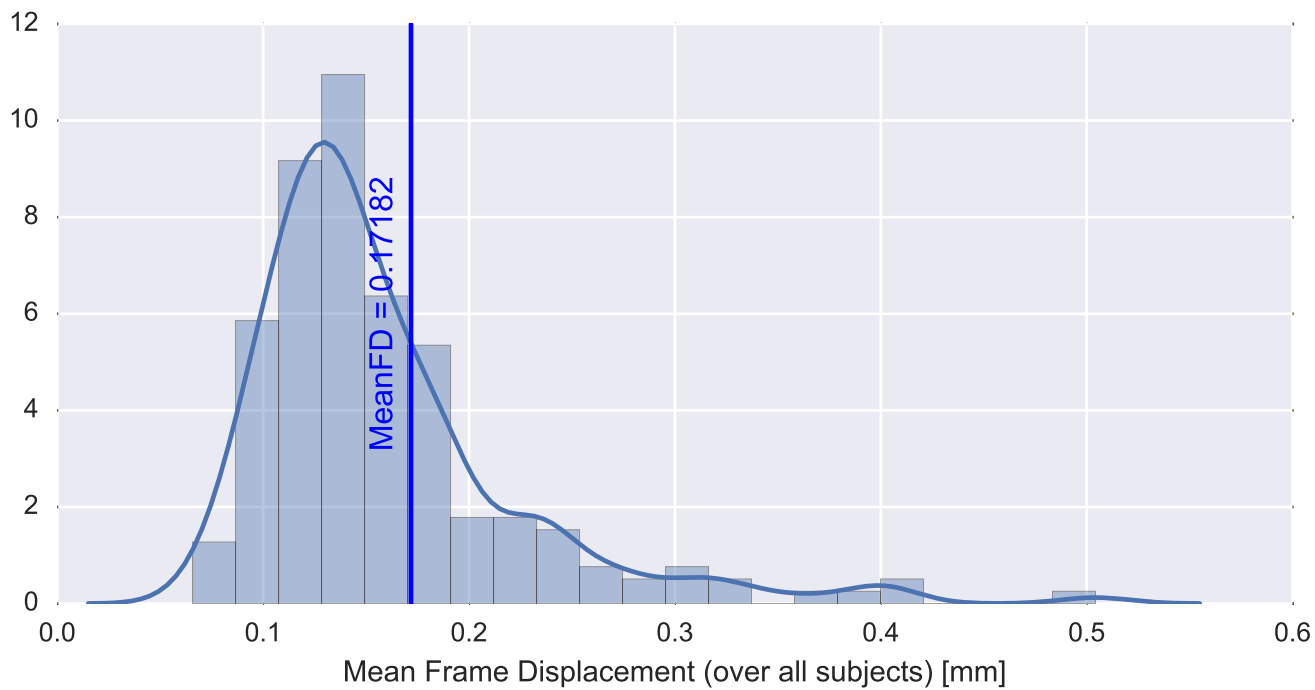

Mean EPI

Brain mask

tSNR

motion

fieldmap correction

coregistration