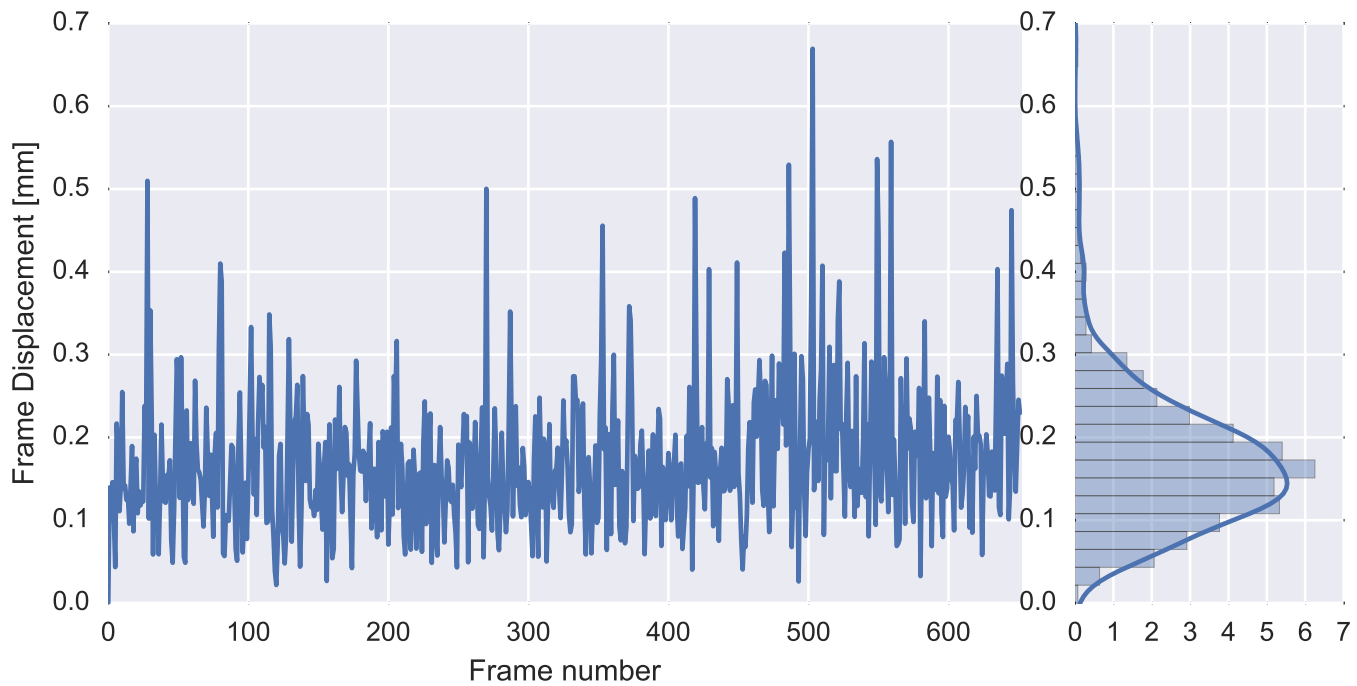

Mean EPI

Brain mask

tSNR

motion

fieldmap correction

coregistration