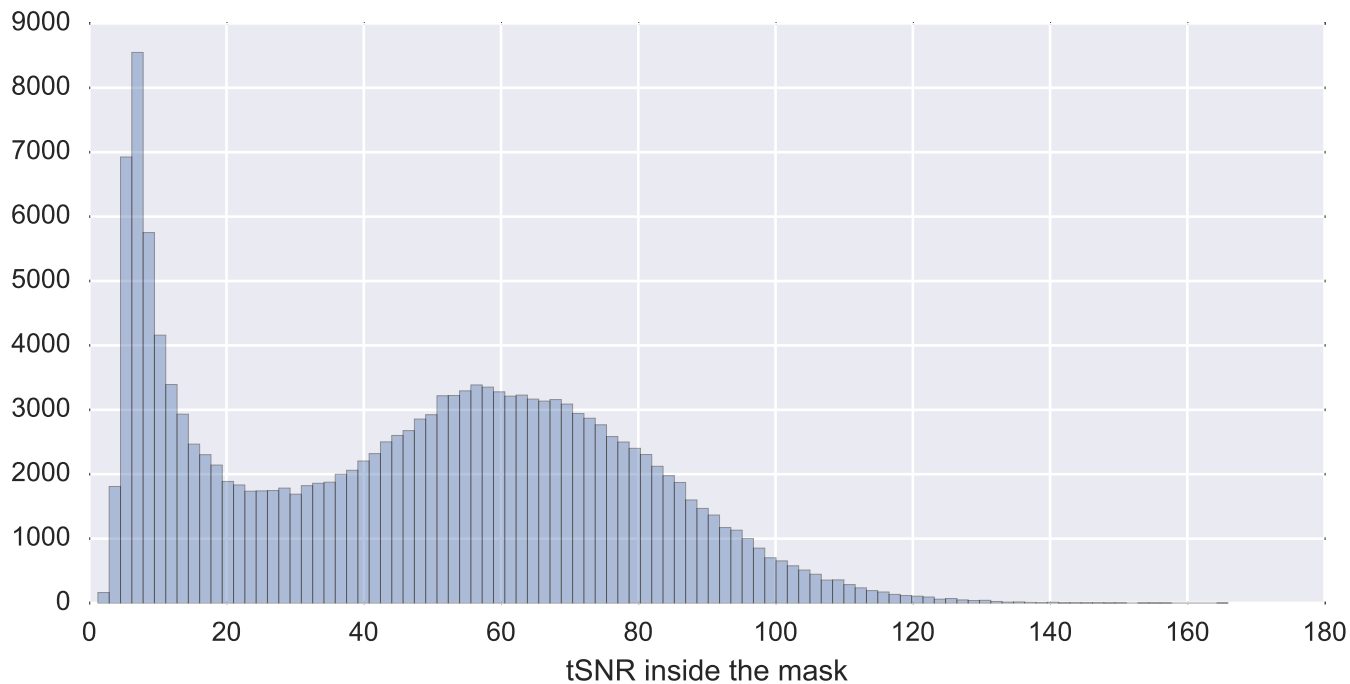

Mean EPI

Brain mask

tSNR

motion

fieldmap correction

coregistration