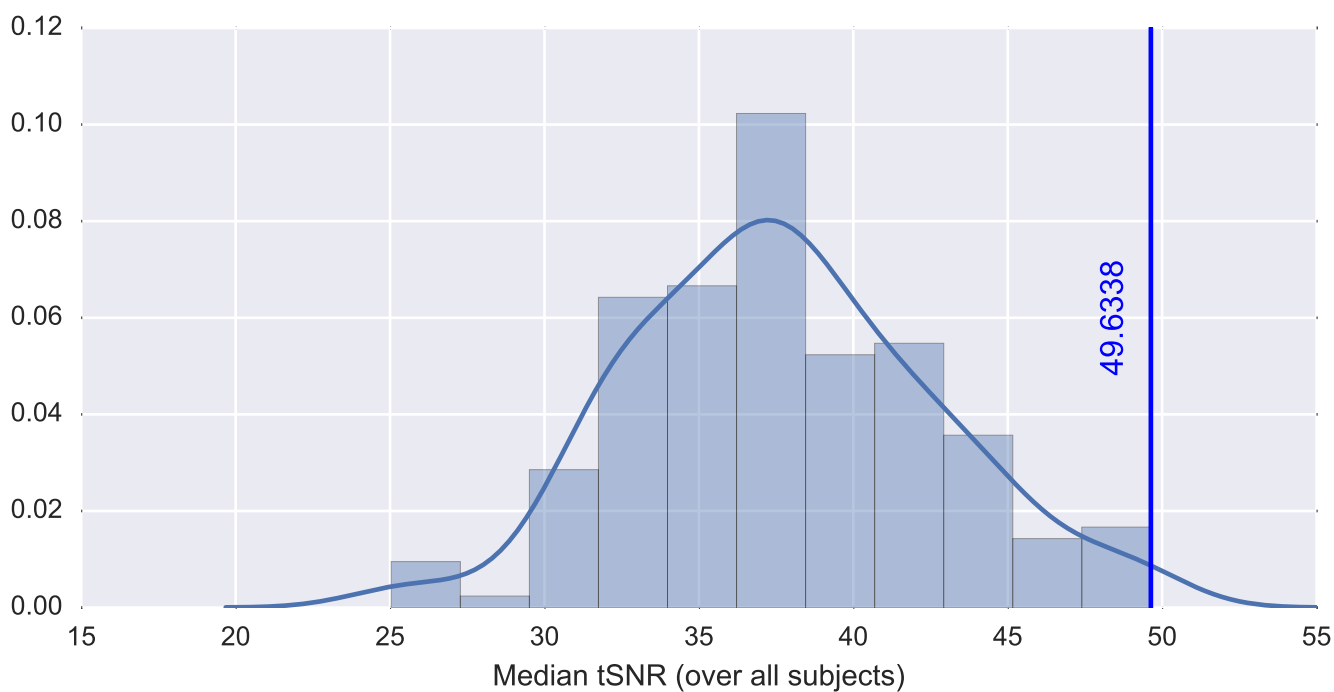

Mean EPI

Brain mask

tSNR

motion

fieldmap correction

coregistration