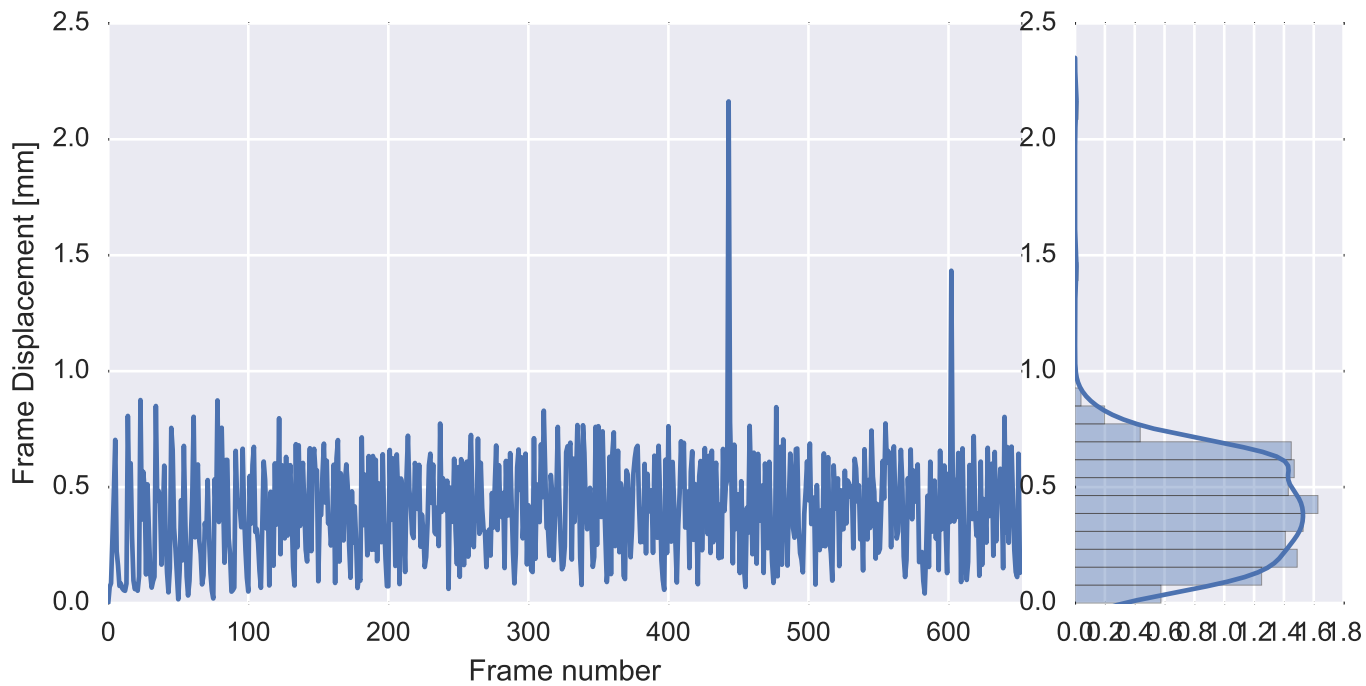

Mean EPI

Brain mask

tSNR

motion

fieldmap correction

coregistration