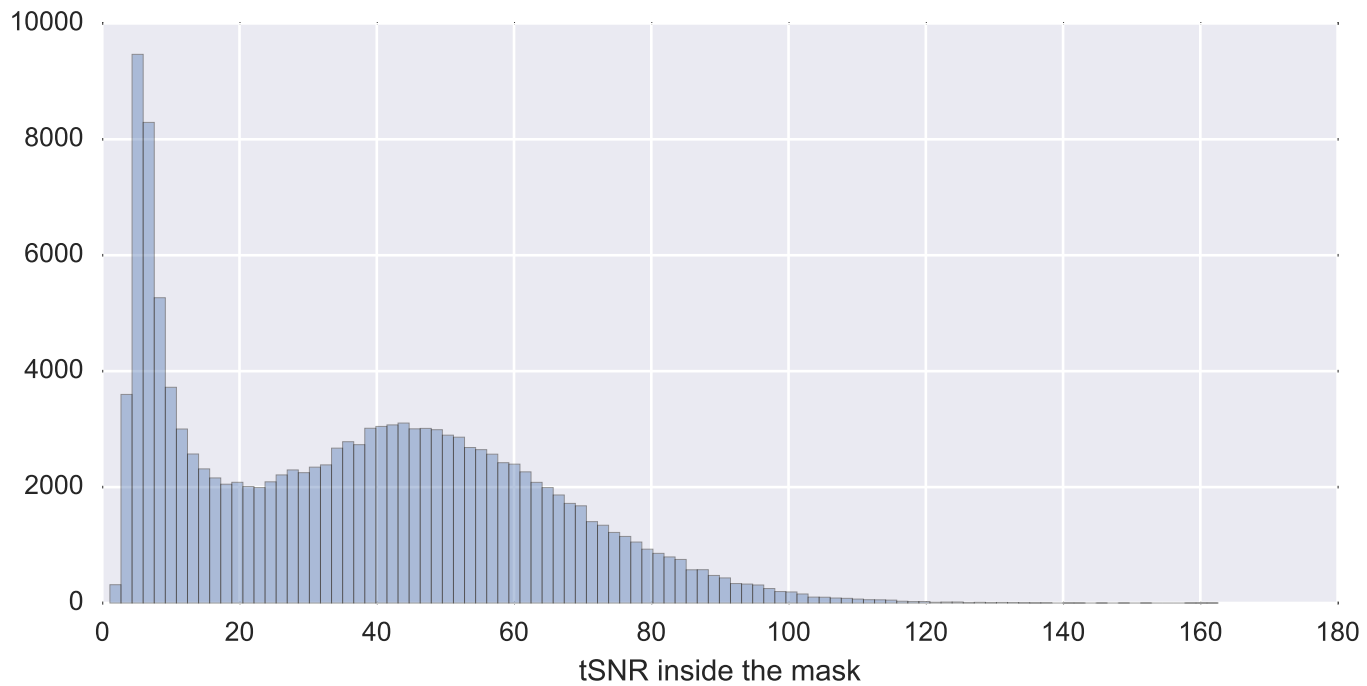

Mean EPI

Brain mask

tSNR

motion

fieldmap correction

coregistration