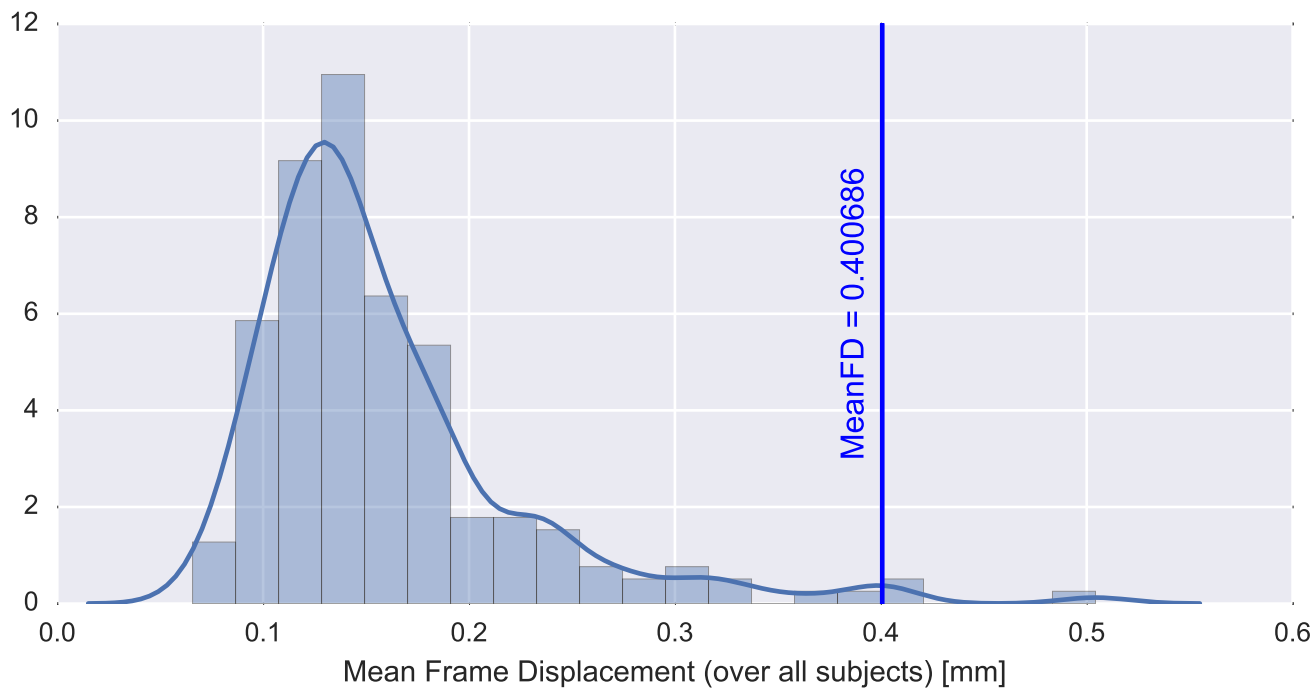

Mean EPI

Brain mask

tSNR

motion

fieldmap correction

coregistration