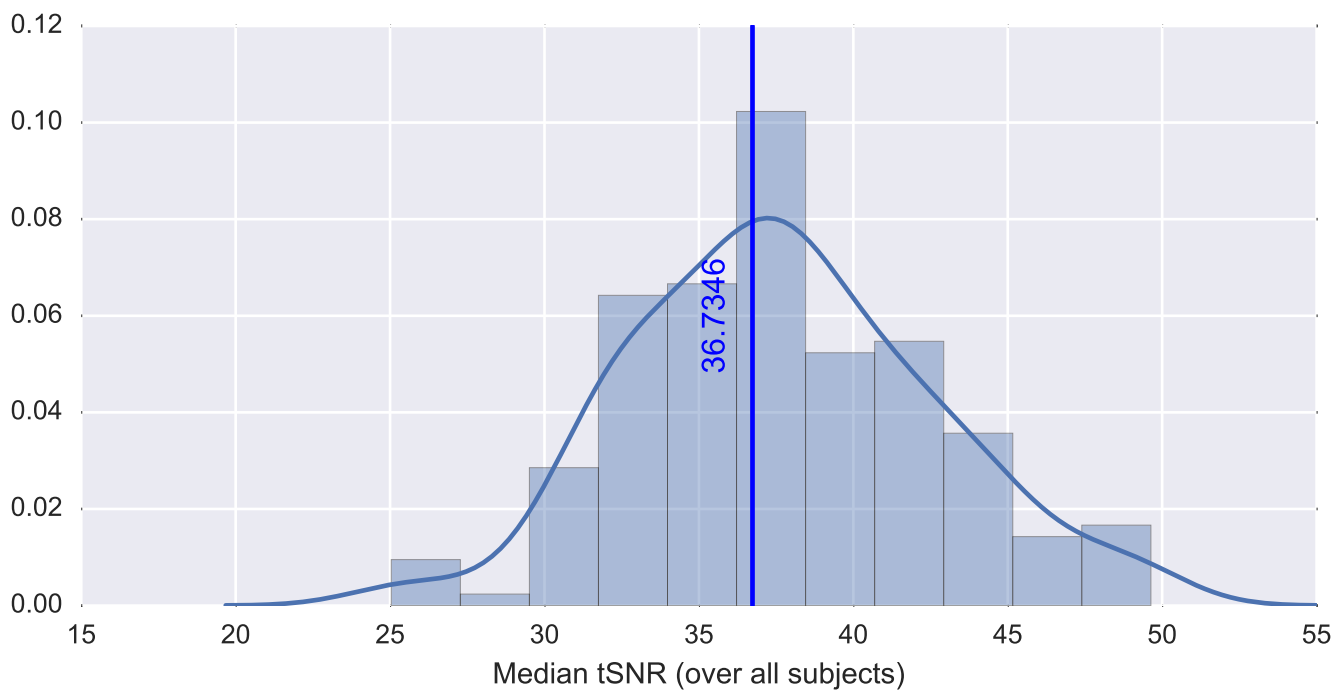

Mean EPI

Brain mask

tSNR

motion

fieldmap correction

coregistration