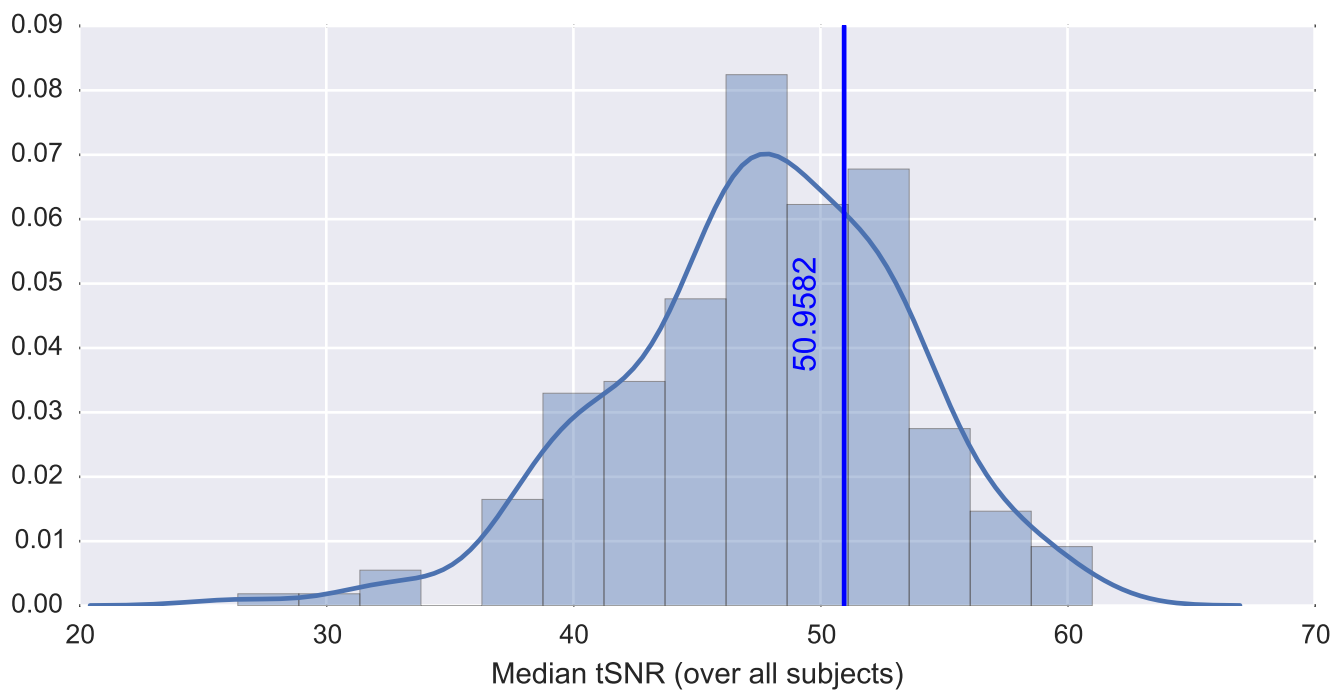

Mean EPI

Brain mask

tSNR

motion

fieldmap correction

coregistration