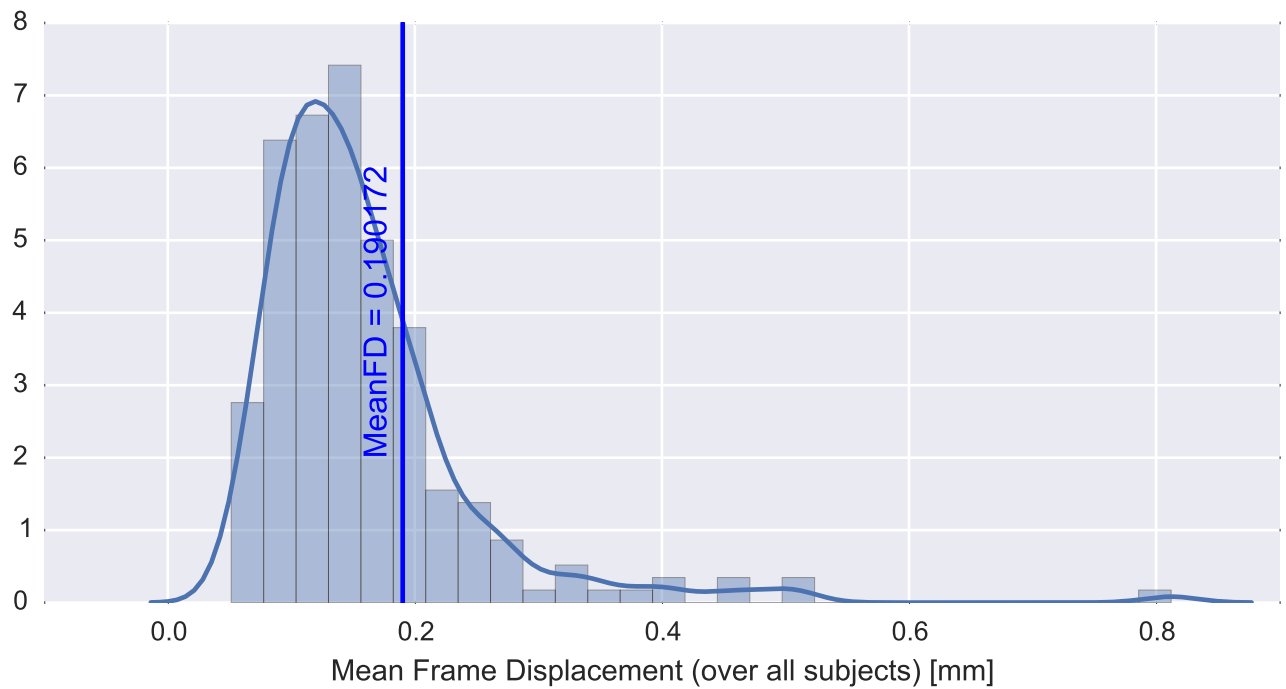

Mean EPI

Brain mask

tSNR

motion

fieldmap correction

coregistration