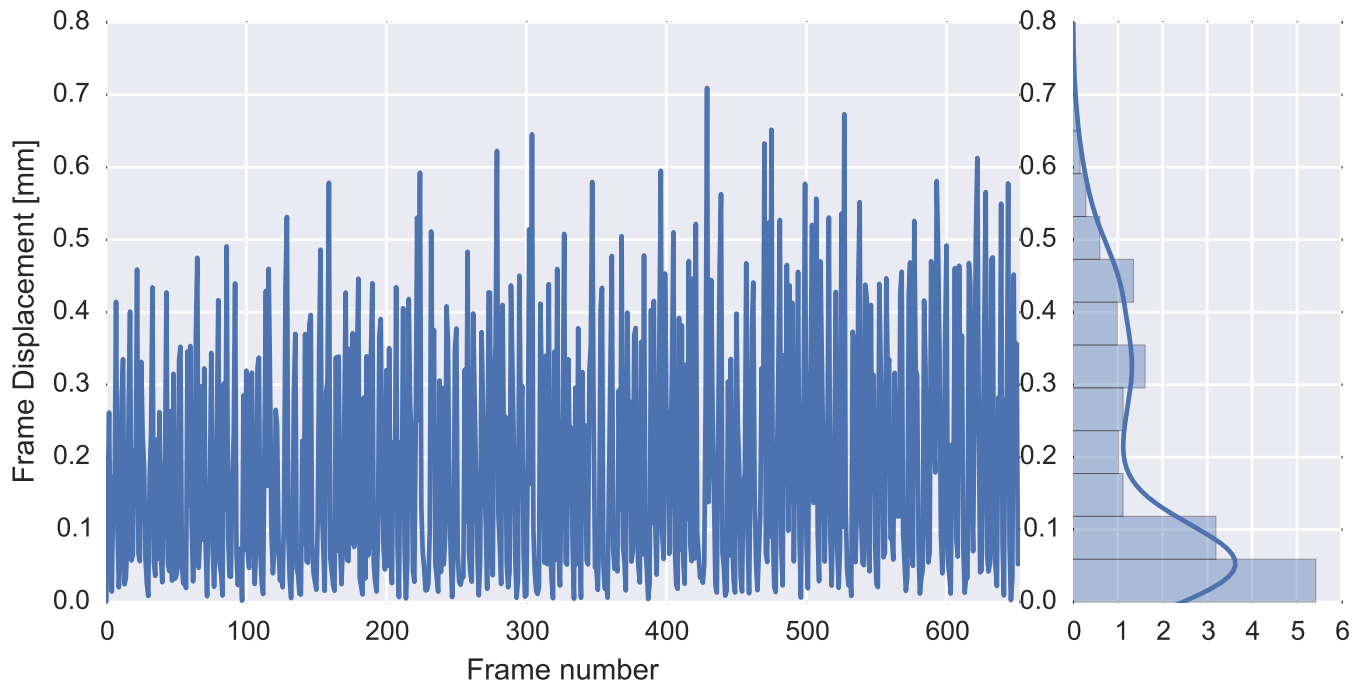

Mean EPI

Brain mask

tSNR

motion

fieldmap correction

coregistration