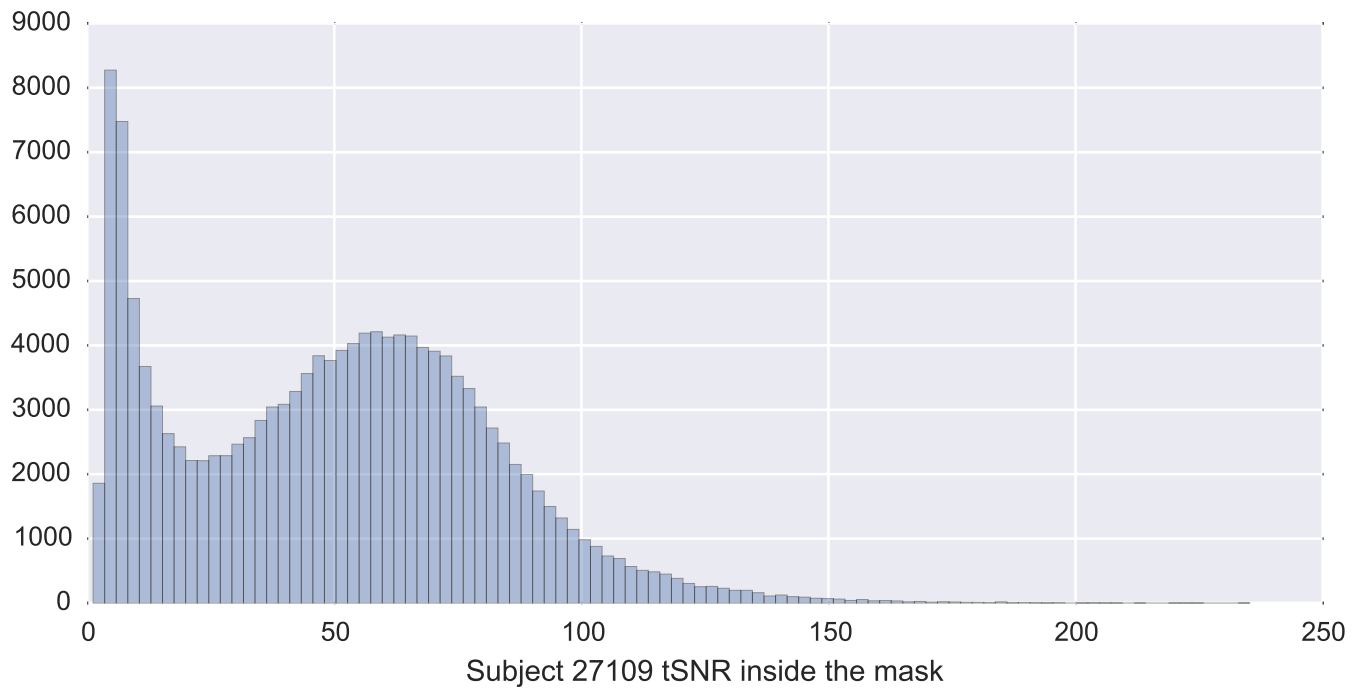

Mean EPI

Brain mask

tSNR

motion

fieldmap correction

coregistration