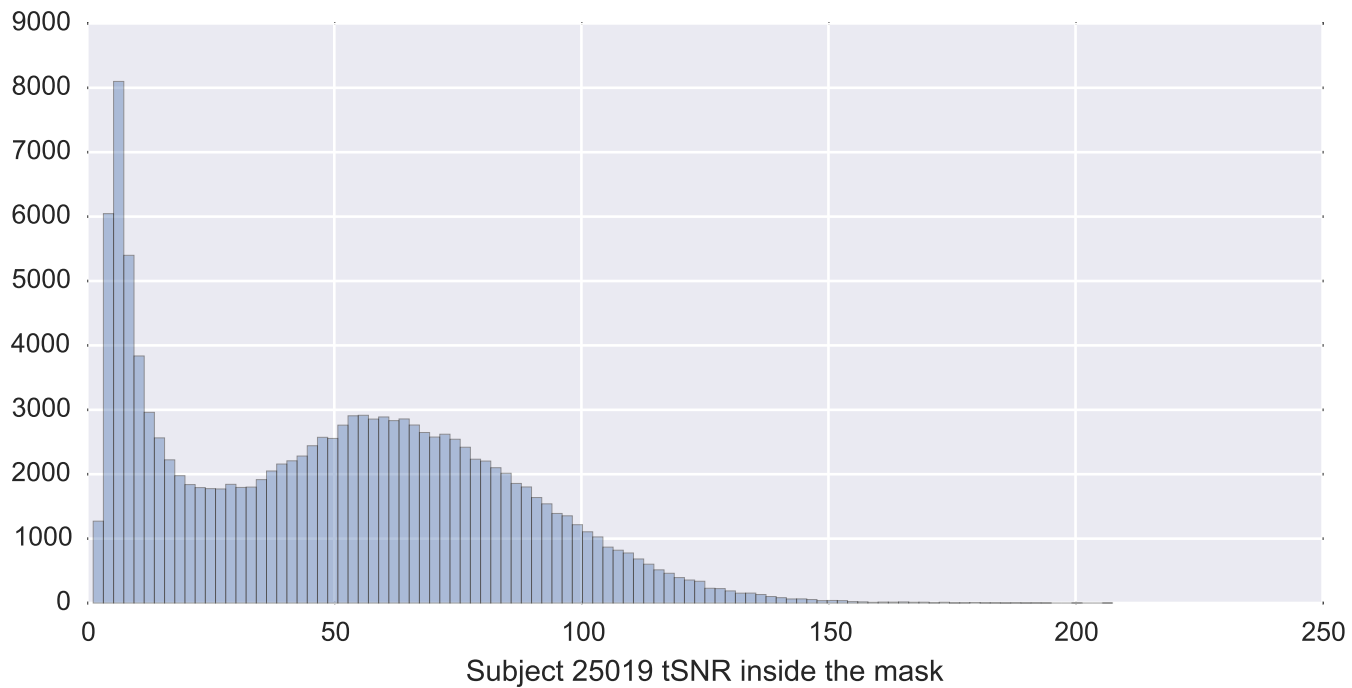

Mean EPI

Brain mask

tSNR

motion

fieldmap correction

coregistration