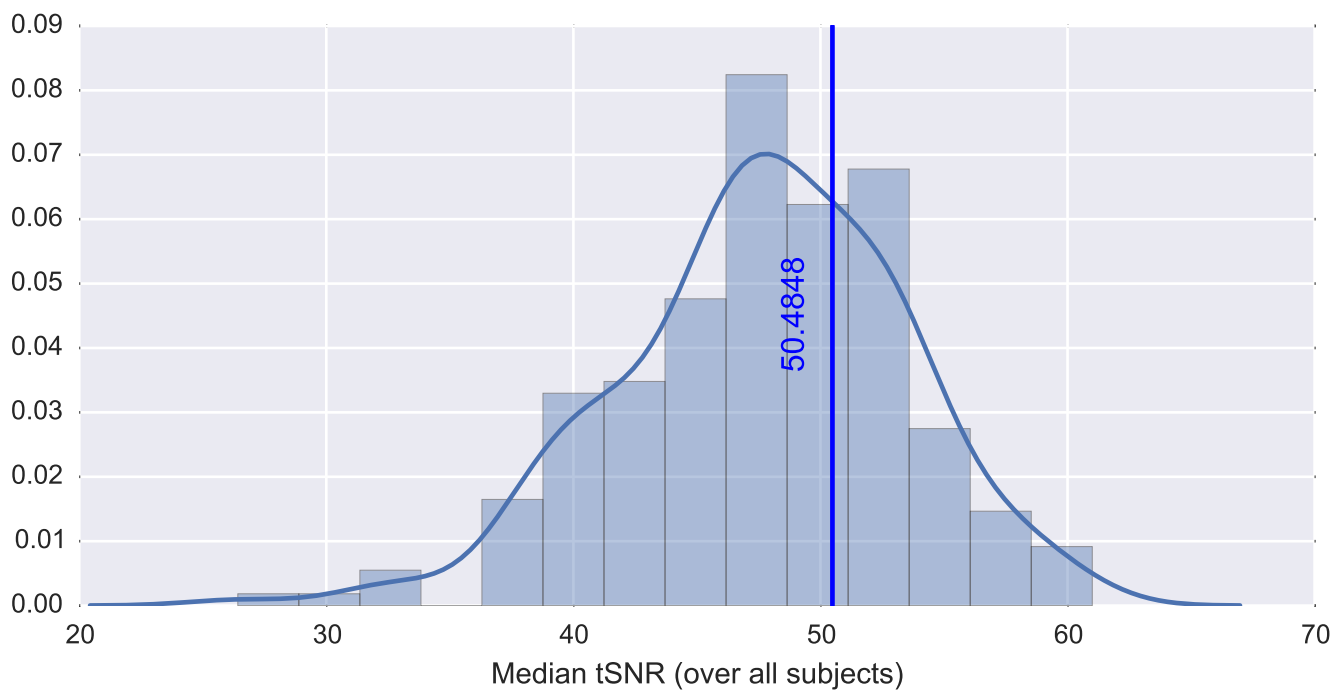

Mean EPI

Brain mask

tSNR

motion

fieldmap correction

coregistration