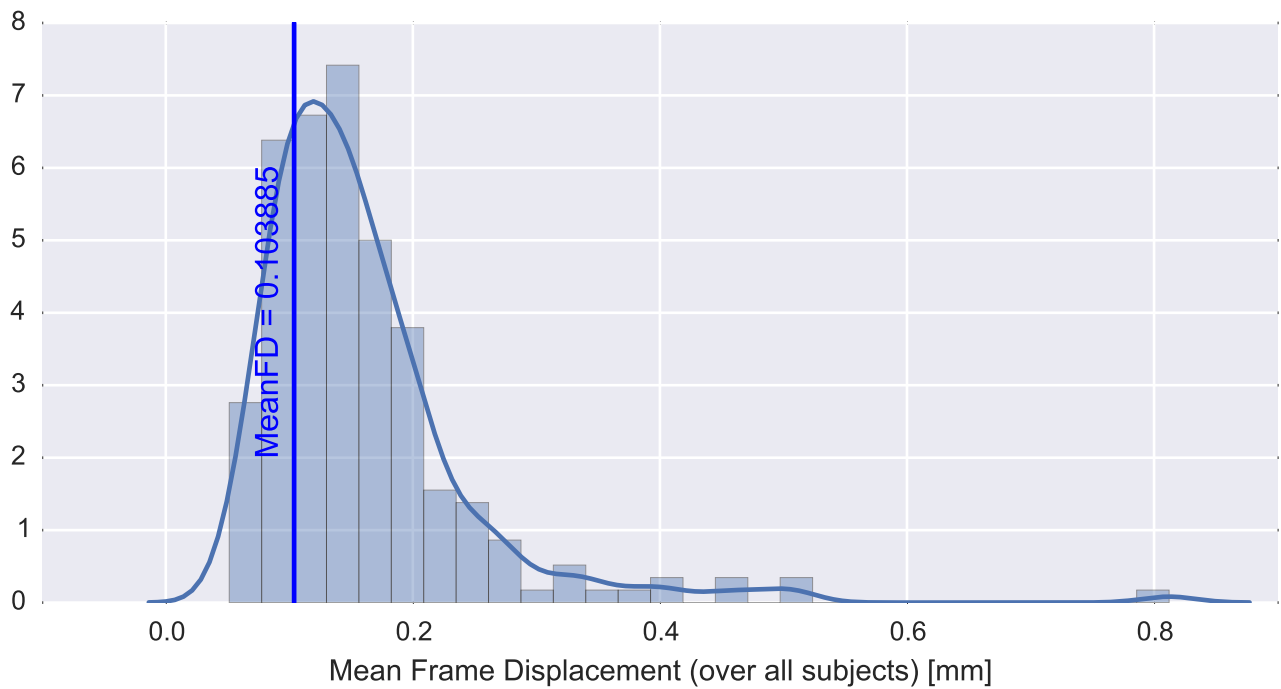

Mean EPI

Brain mask

tSNR

motion

fieldmap correction

coregistration