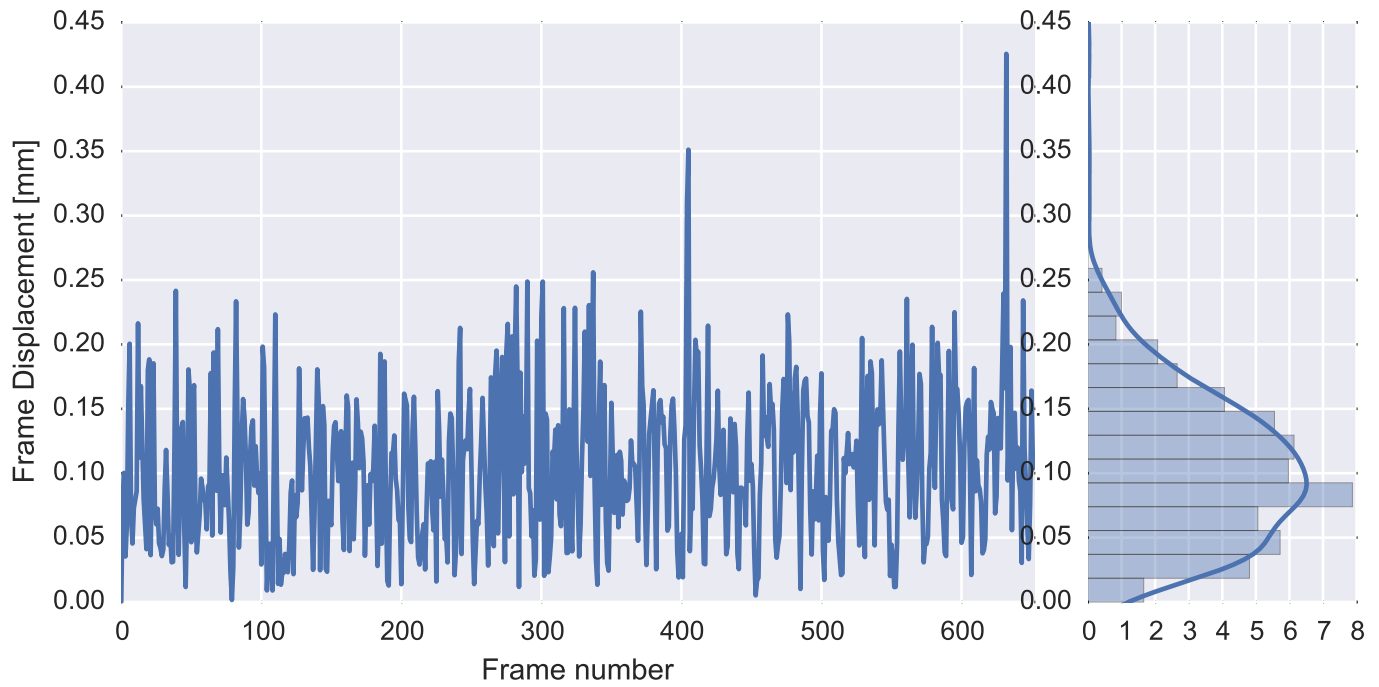

Mean EPI

Brain mask

tSNR

motion

fieldmap correction

coregistration