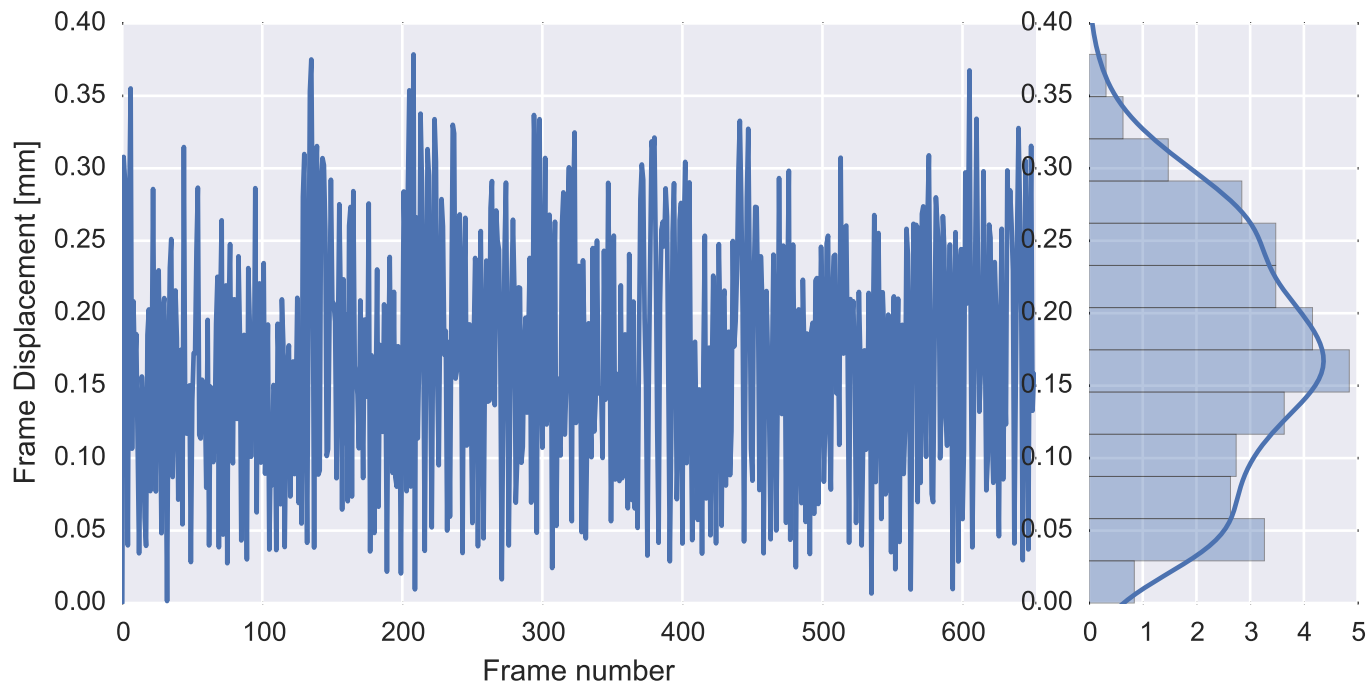

Mean EPI

Brain mask

tSNR

motion

fieldmap correction

coregistration