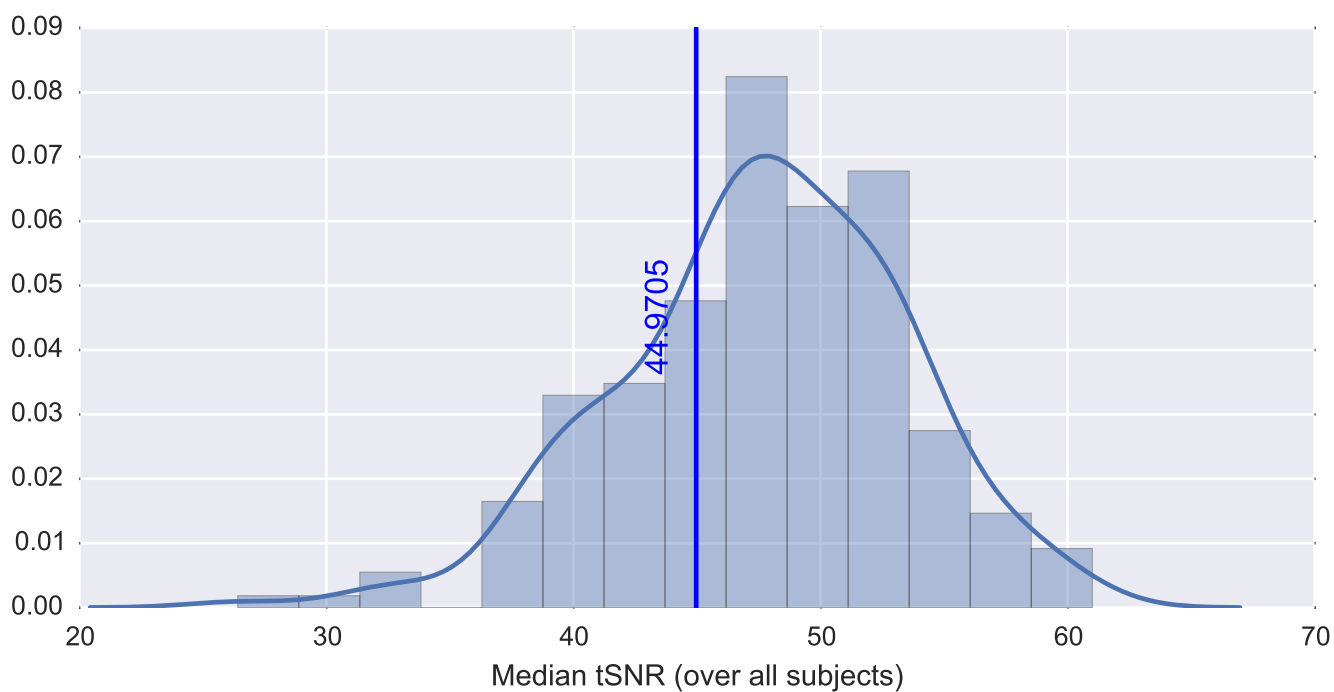

Mean EPI

Brain mask

tSNR

motion

fieldmap correction

coregistration