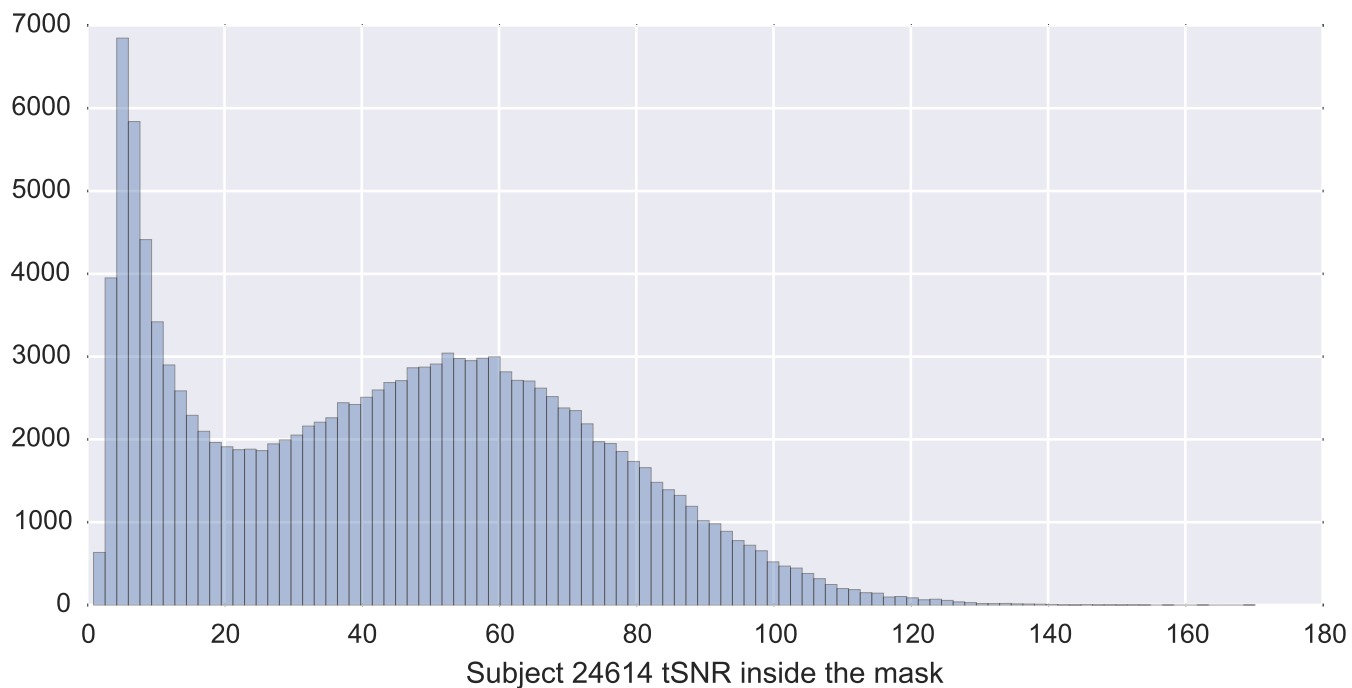

Mean EPI

Brain mask

tSNR

motion

fieldmap correction

coregistration